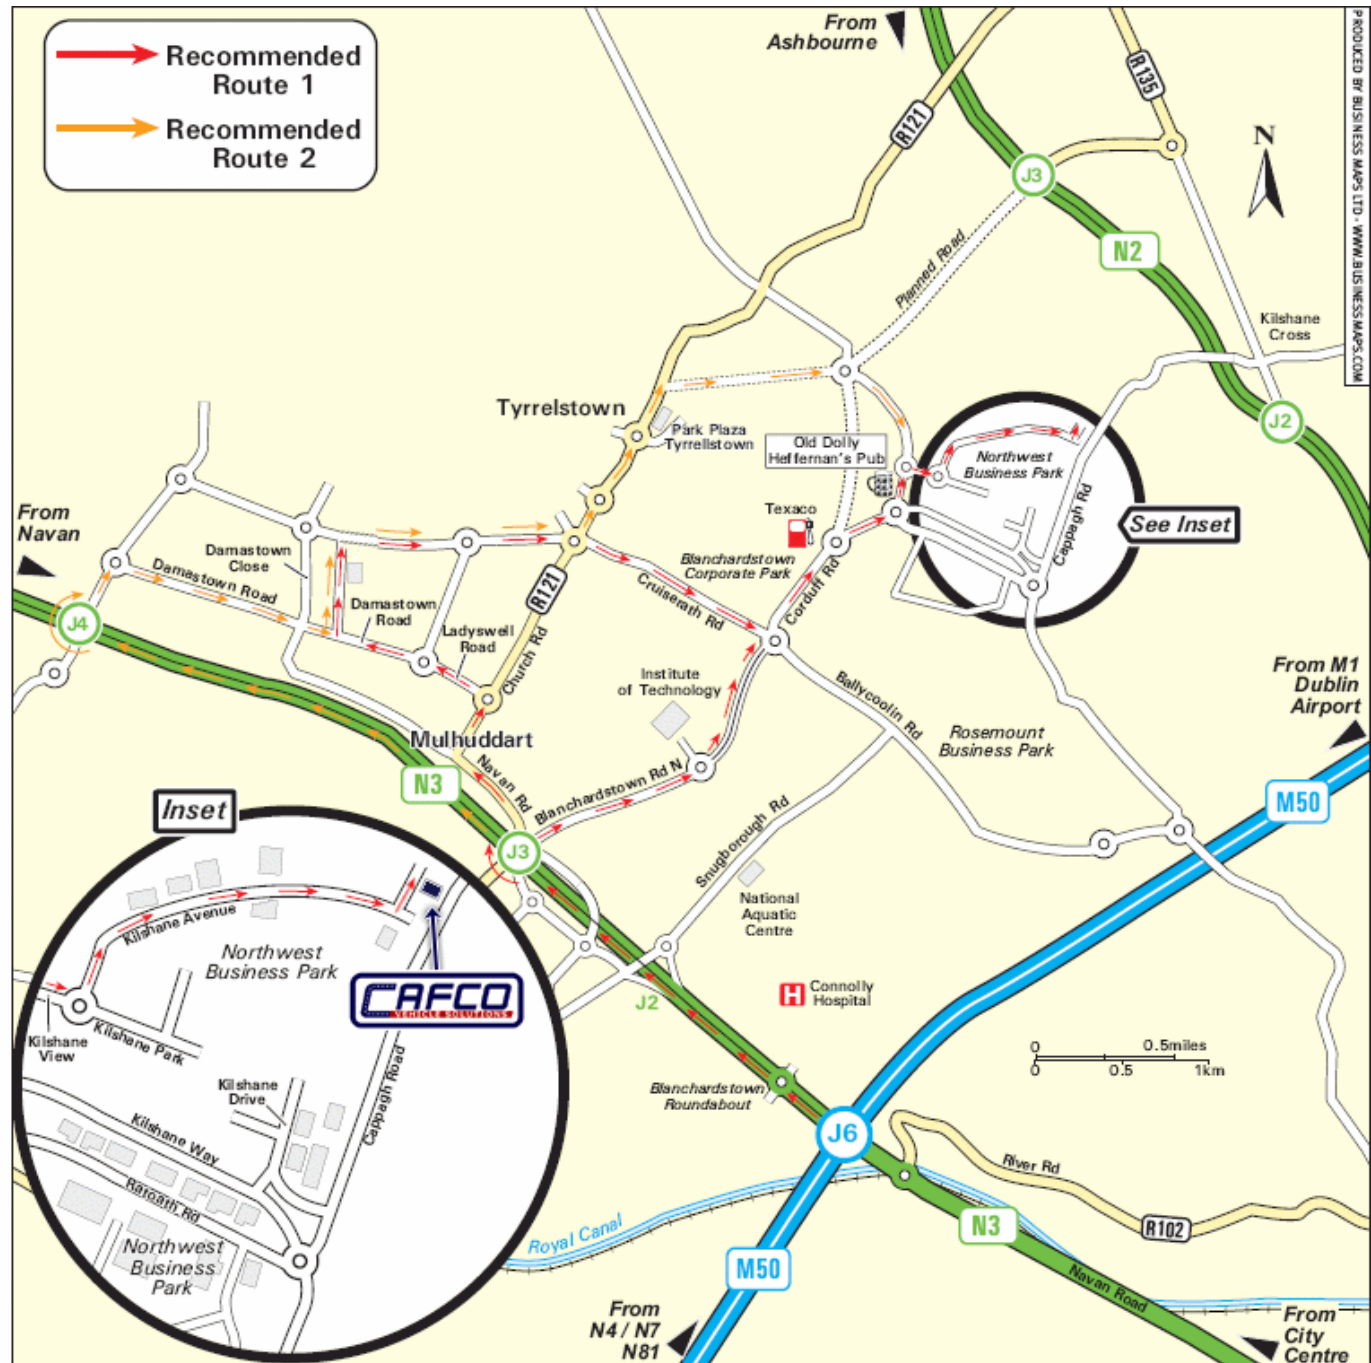

From the N3 dual carriageway, take the second of the two exits for the Blanchardstown Centre, staying on the right-hand side.

At the roundabout take the third exit, which brings you back over the N3 away from the Blanchardstown Centre

Go straight over the next roundabout.  
Continue on the Blanchardstown Road North for approx 2.5 miles

At the roundabout with Texaco Garage, take the fourth exit (signed Northwest Business Park)

At the next roundabout (Dolly Heffernans Pub on left), take the first exit onto Ratoath Road.

Continue to the next roundabout and turn right onto Kilshane View.

At the next roundabout, turn left onto Kilshane Avenue  
Take the last turn on the left and our building is the second one on the right, as you turn in.